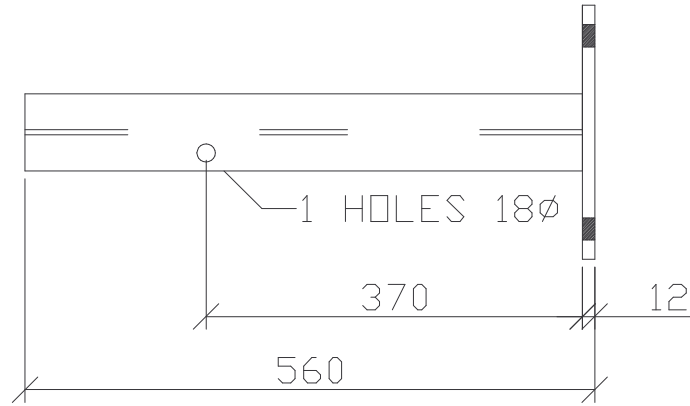

**armco direct** limited  
CRASH PROTECTION PRODUCTS

MATERIAL TYPE	MATERIAL SIZE	MATERIAL GRADE	QTY
127X76X13 RSJ	548 LG	BSEN 10025 S275JR	1NO
250X12 FLAT	330 LG	BSEN 10025 S275JR	1NO
100X8 FLAT	235 LG (MBE)	BSEN 10130 DC01	1NO

GALVANISED TO BS EN ISO 1461

DRAWN

DATE

REVISION

DESCRIPTION

ITEM NO

DWG NO

TOLERANCE:

UPTO 400MM +2MM  
401 TO 800MM +4MM  
801 AND OVER +6MM

A.I.B

13/07/07

560LG BOLT DOWN SINGLE CRASH  
BARRIER POST 127X76 RSJ

BD560

ARM008