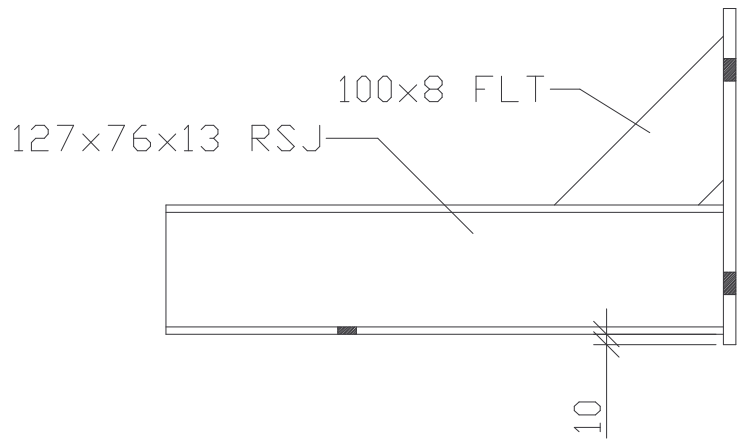

**armco direct** limited  
CRASH PROTECTION PRODUCTS

MATERIAL TYPE	MATERIAL SIZE	MATERIAL GRADE	QTY
127X76X13 RSJ	548 LG	BSEN 10025 S275JR	1NO
250X12 FLAT	330 LG	BSEN 10025 S275JR	1NO
100X8 FLAT	235 LG (MBE)	BSEN 10130 DC01	1NO

GALVANISED TO BS EN ISO 1461

DRAWN

DATE

REVISION

DESCRIPTION

ITEM NO

DWG NO

TOLERANCE:

UPTO 400MM +2MM  
401 TO 800MM +4MM  
801 AND OVER +6MM

A.I.B

13/07/07

560LG BOLT DOWN SINGLE CRASH  
BARRIER POST 127X76 RSJ

BD560

ARM008