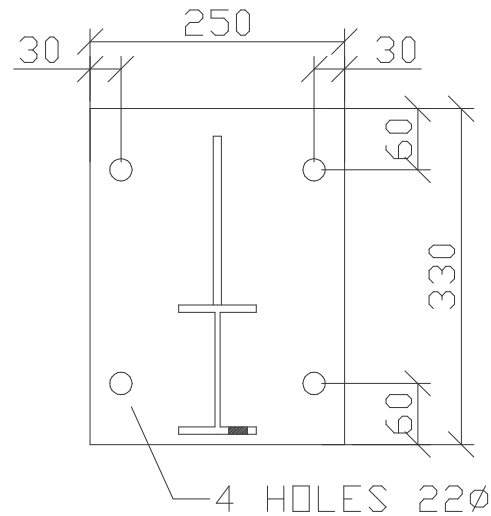

**armco direct** limited  
CRASH PROTECTION PRODUCTS

MATERIAL TYPE	MATERIAL SIZE	MATERIAL GRADE	QTY
127X76X13 RSJ	548 LG	BSEN 10025 S275JR	1NO
250X12 FLAT	330 LG	BSEN 10025 S275JR	1NO
100X8 FLAT	235 LG (MBE)	BSEN 10130 DC01	1NO

GALVANISED TO BS EN ISO 1461

DRAWN

DATE

REVISION

DESCRIPTION

ITEM NO

DWG NO

TOLERANCE:

UPTO 400MM +2MM  
401 TO 800MM +4MM  
801 AND OVER +6MM

A.I.B

13/07/07

560LG BOLT DOWN SINGLE CRASH  
BARRIER POST 127X76 RSJ

BD560

ARM008