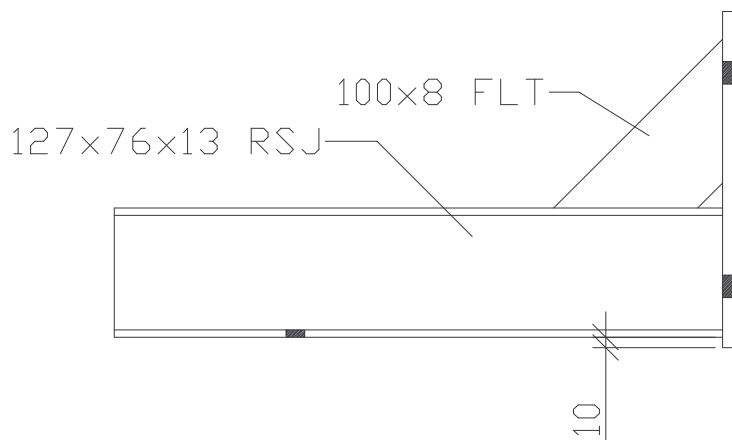

armco direct limited
CRASH PROTECTION PRODUCTS

MATERIAL TYPE	MATERIAL SIZE	MATERIAL GRADE	QTY
127X76X13 RSJ	598 LG	BSEN 10025 S275JR	1NO
250X12 FLAT	330 LG	BSEN 10025 S275JR	1NO
100X8 FLAT	235 LG (MBE)	BSEN 10130 DC01	1NO

GALVANISED TO BS EN ISO 1461

DRAWN

DATE

REVISION

DESCRIPTION

ITEM NO

DWG NO

TOLERANCE:
UPTO 400MM +2MM
401 TO 800MM +4MM
801 AND OVER +6MM