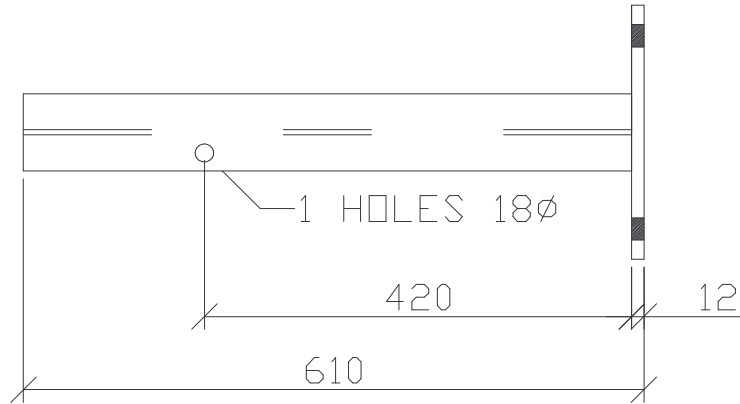

armco direct limited
CRASH PROTECTION PRODUCTS

MATERIAL TYPE	MATERIAL SIZE	MATERIAL GRADE	QTY
127X76X13 RSJ	598 LG	BSEN 10025 S275JR	1NO
250X12 FLAT	330 LG	BSEN 10025 S275JR	1NO
100X8 FLAT	235 LG (MBE)	BSEN 10130 DC01	1NO

GALVANISED TO BS EN ISO 1461

DRAWN

DATE

REVISION

DESCRIPTION

ITEM NO

DWG NO

TOLERANCE:
UPTO 400MM +2MM
401 TO 800MM +4MM
801 AND OVER +6MM

A.I.B

13/07/07

-

610LG BOLT DOWN SINGLE CRASH
BARRIER POST 127X76 RSJ

BD610

ARM009