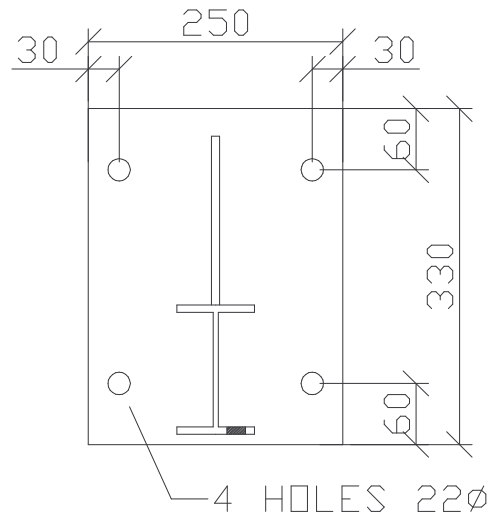

armco direct limited
CRASH PROTECTION PRODUCTS

MATERIAL TYPE	MATERIAL SIZE	MATERIAL GRADE	QTY
127X76X13 RSJ	598 LG	BSEN 10025 S275JR	1NO
250X12 FLAT	330 LG	BSEN 10025 S275JR	1NO
100X8 FLAT	235 LG (MBE)	BSEN 10130 DC01	1NO

GALVANISED TO BS EN ISO 1461

DRAWN

DATE

REVISION

DESCRIPTION

ITEM NO

DWG NO

TOLERANCE:
UPTO 400MM +2MM
401 TO 800MM +4MM
801 AND OVER +6MM

A.I.B

13/07/07

-

610LG BOLT DOWN SINGLE CRASH
BARRIER POST 127X76 RSJ

BD610

ARM009