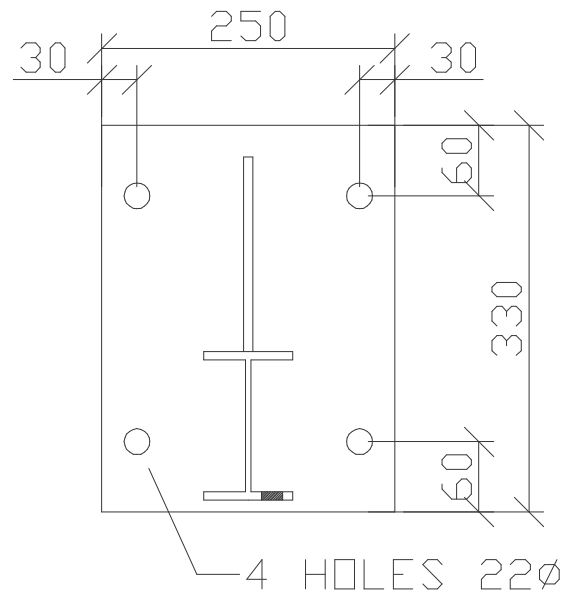

**armco direct** limited

CRASH PROTECTION PRODUCTS

MATERIAL TYPE	MATERIAL SIZE	MATERIAL GRADE	QTY
127X76X13 RSJ	748 LG	BSEN 10025 S275JR	1NO
250X12 FLAT	330 LG	BSEN 10025 S275JR	1NO
100X8 FLAT	235 LG (MBE)	BSEN 10130 DC01	1NO

GALVANISED TO BS EN ISO 1461	DRAWN	DATE	REVISION	DESCRIPTION	ITEM NO	DWG NO
TOLERANCE: UPTO 400MM +2MM 401 TO 800MM +4MM 801 AND OVER +6MM	A.I.B	13/07/07	-	760LG BOLT DOWN SINGLE CRASH BARRIER POST 127X76 RSJ	BD760	ARM010