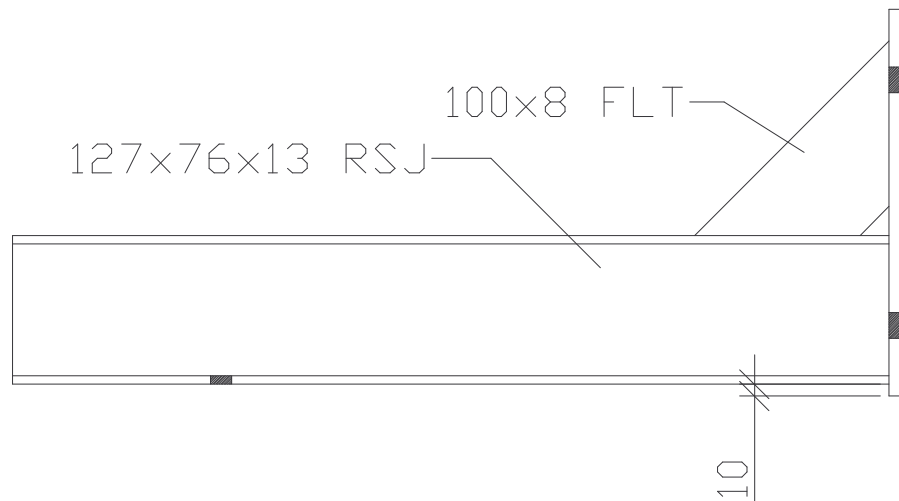

**armco direct** limited

CRASH PROTECTION PRODUCTS

MATERIAL TYPE	MATERIAL SIZE	MATERIAL GRADE	QTY
127X76X13 RSJ	748 LG	BSEN 10025 S275JR	1NO
250X12 FLAT	330 LG	BSEN 10025 S275JR	1NO
100X8 FLAT	235 LG (MBE)	BSEN 10130 DC01	1NO

GALVANISED TO BS EN ISO 1461	DRAWN	DATE	REVISION	DESCRIPTION	ITEM NO	DWG NO
TOLERANCE: UPTO 400MM +2MM 401 TO 800MM +4MM 801 AND OVER +6MM	A.I.B	13/07/07	-	760LG BOLT DOWN SINGLE CRASH BARRIER POST 127X76 RSJ	BD760	ARM010