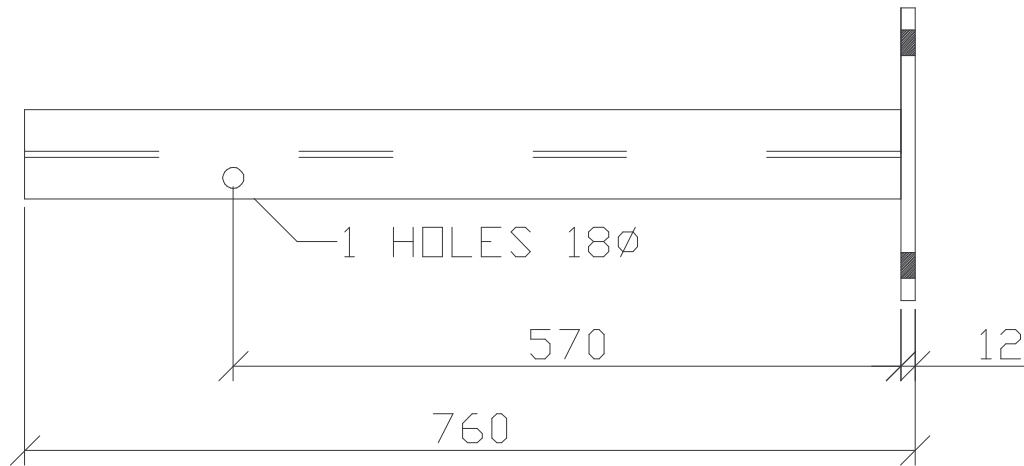

**armco direct** limited

CRASH PROTECTION PRODUCTS

MATERIAL TYPE	MATERIAL SIZE	MATERIAL GRADE	QTY
127X76X13 RSJ	748 LG	BSEN 10025 S275JR	1NO
250X12 FLAT	330 LG	BSEN 10025 S275JR	1NO
100X8 FLAT	235 LG (MBE)	BSEN 10130 DC01	1NO

GALVANISED TO BS EN ISO 1461	DRAWN	DATE	REVISION	DESCRIPTION	ITEM NO	DWG NO
TOLERANCE: UPTO 400MM +2MM 401 TO 800MM +4MM 801 AND OVER +6MM	A.I.B	13/07/07	-	760LG BOLT DOWN SINGLE CRASH BARRIER POST 127X76 RSJ	BD760	ARM010