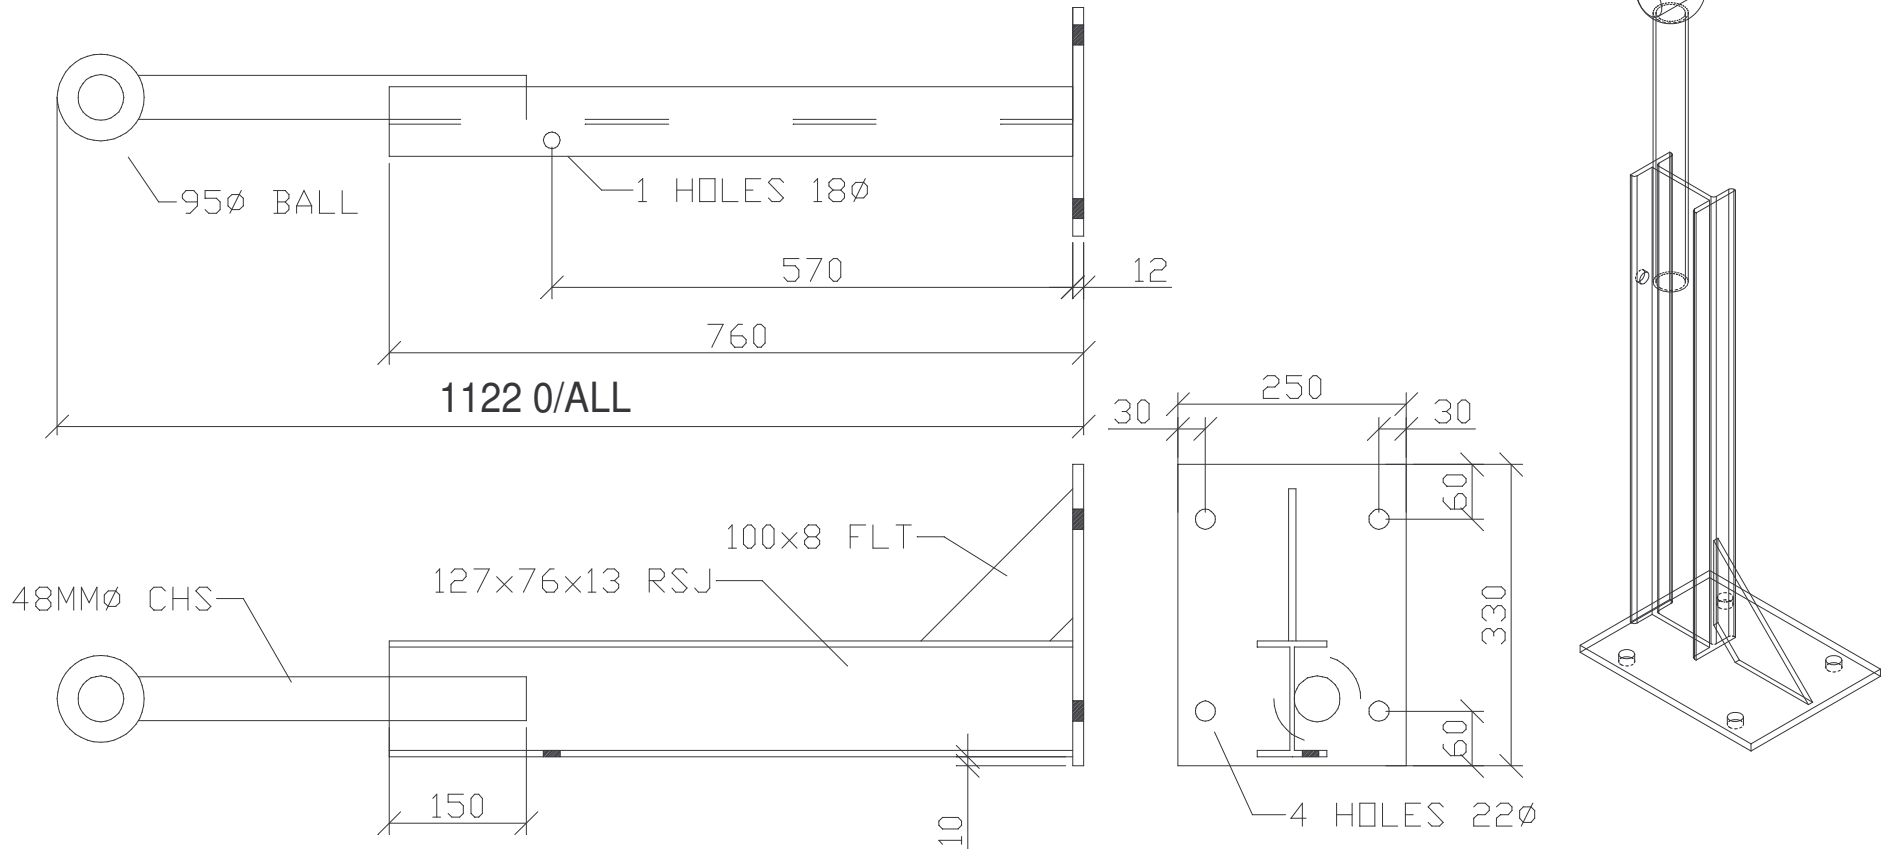

**armco direct** limited

CRASH PROTECTION PRODUCTS

MATERIAL TYPE	MATERIAL SIZE	MATERIAL GRADE	QTY
127X76X13 RSJ	748 LG	BSEN 10025 S275JR	1NO
250X12 FLAT	330 LG	BSEN 10025 S275JR	1NO
100X8 FLAT	235 LG (MBE)	BSEN 10130 DC01	1NO
48Ø CHS	425 LG	STRONGBOX S235	1NO
BALL	95ØI/D 50ØI/D		1NO

GALVANISED TO BS EN ISO 1461	DRAWN	DATE	REVISION	DESCRIPTION	ITEM NO	DWG NO
TOLERANCE: UPTO 400MM +2MM 401 TO 800MM +4MM 801 AND OVER +6MM	<b>A.I.B</b>	13/07/07	-	760LG BOLT DOWN SINGLE CRASH BARRIER POST 127X76 RSJ WITH EXTENTION FOR HANDRAIL	BD760HAND	<b>ARM011</b>