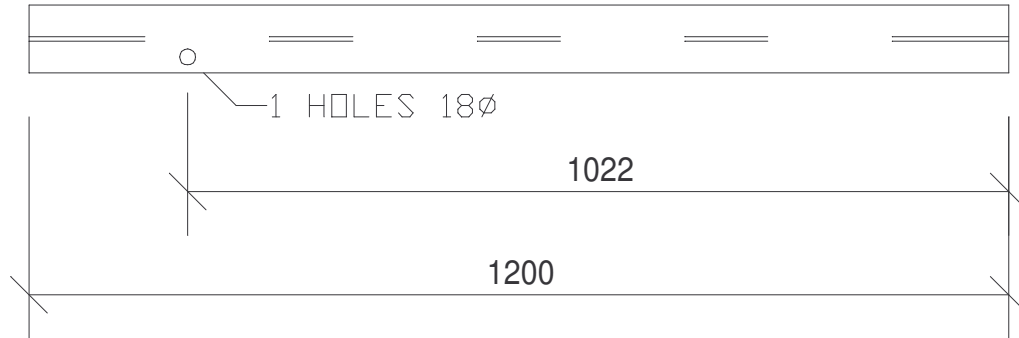

**armco direct** limited  
CRASH PROTECTION PRODUCTS

MATERIAL TYPE	MATERIAL SIZE	MATERIAL GRADE	QTY
127X76X13 RSJ	1200 LG	BSEN 10025 S275JR	1NO

127x76x13 RSJ

GALVANISED TO BS EN ISO 1461	DRAWN	DATE	REVISION	DESCRIPTION	ITEM NO	DWG NO
TOLERANCE: UPTO 400MM +2MM 401 TO 800MM +4MM 801 AND OVER +6MM	A.I.B	13/07/07	-	1200 LG CAST IN SINGLE CRASH BARRIER POST 127X76 RSJ		ARM015